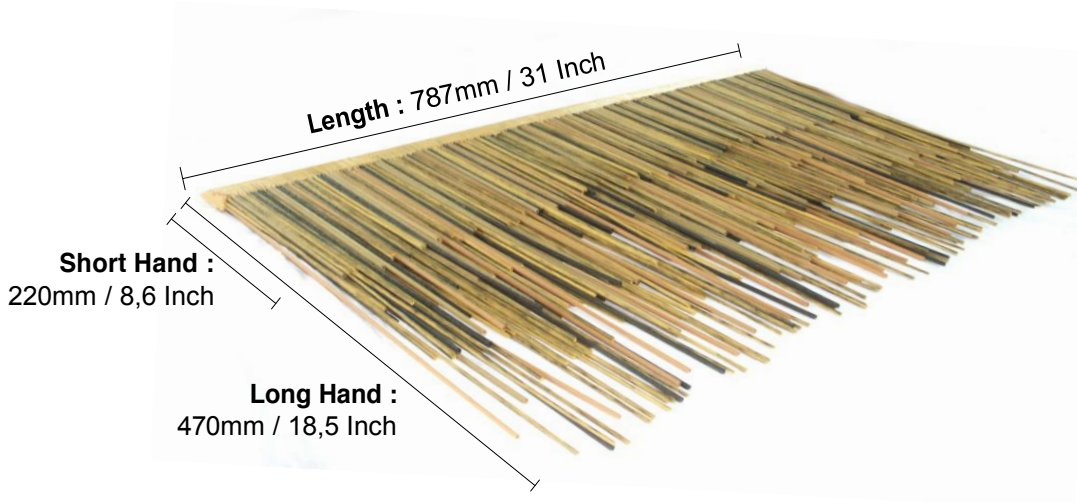

VIRO[®]reed

100% recyclable synthetic reed

Viro Thatch Reed Subroof Panel

Palapa
Structures # : NonFR / FR
STVAS / STVASFR

Drawing No. :

SReedPanel.RO.10052011

Drawing Date :

05.10.2011

Revision :

0 - New Release

Color :

- Beige
- Honey
- Arurog

Specification :

- Length : 787mm / 31 Inch
- Long Hand : 470mm / 18,5 Inch
- Short Hand : 220mm / 8,6 Inch

Color A : Beige
B : Honey
C : Arurog

Palapa Structures
Vacation Every Day!