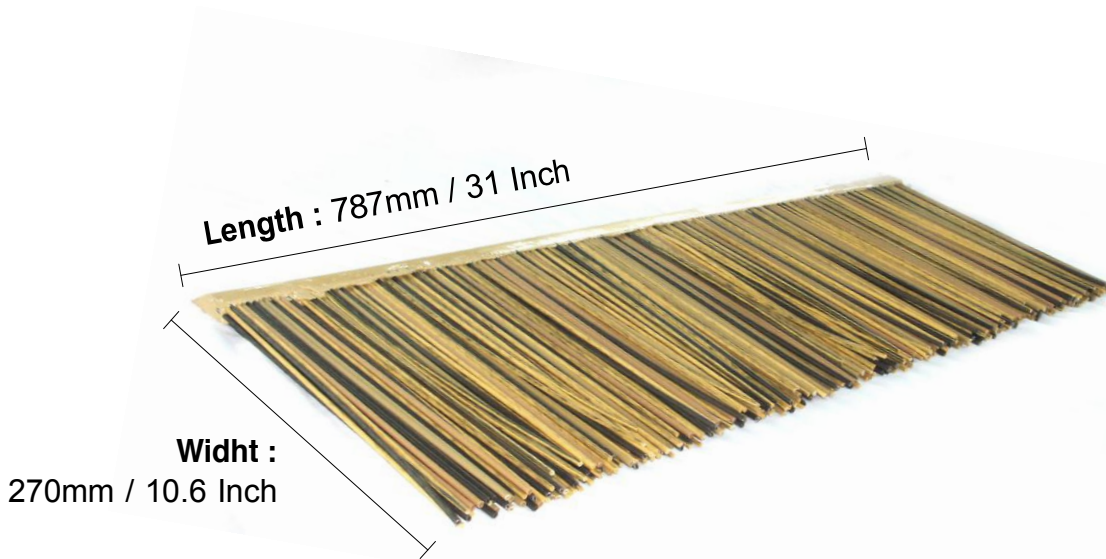

Viro[®]reed

100% recyclable synthetic reed

Viro Thatch Reed Starter Panel

Palapa Structures # : NonFR / FR
STVAS / STVASFR

Drawing No. :

SReedStarterP.RO.10052011

Drawing Date :

05.10.2011

Revision :

0 - New Release

Color :

- Beige
- Honey
- Arurog

Specification :

- Length : 787mm / 31 Inch
- Widht : 270mm / 10,6

Color A : Beige
B : Honey
C : Arurog

Palapa Structures
Vacation Every Day!