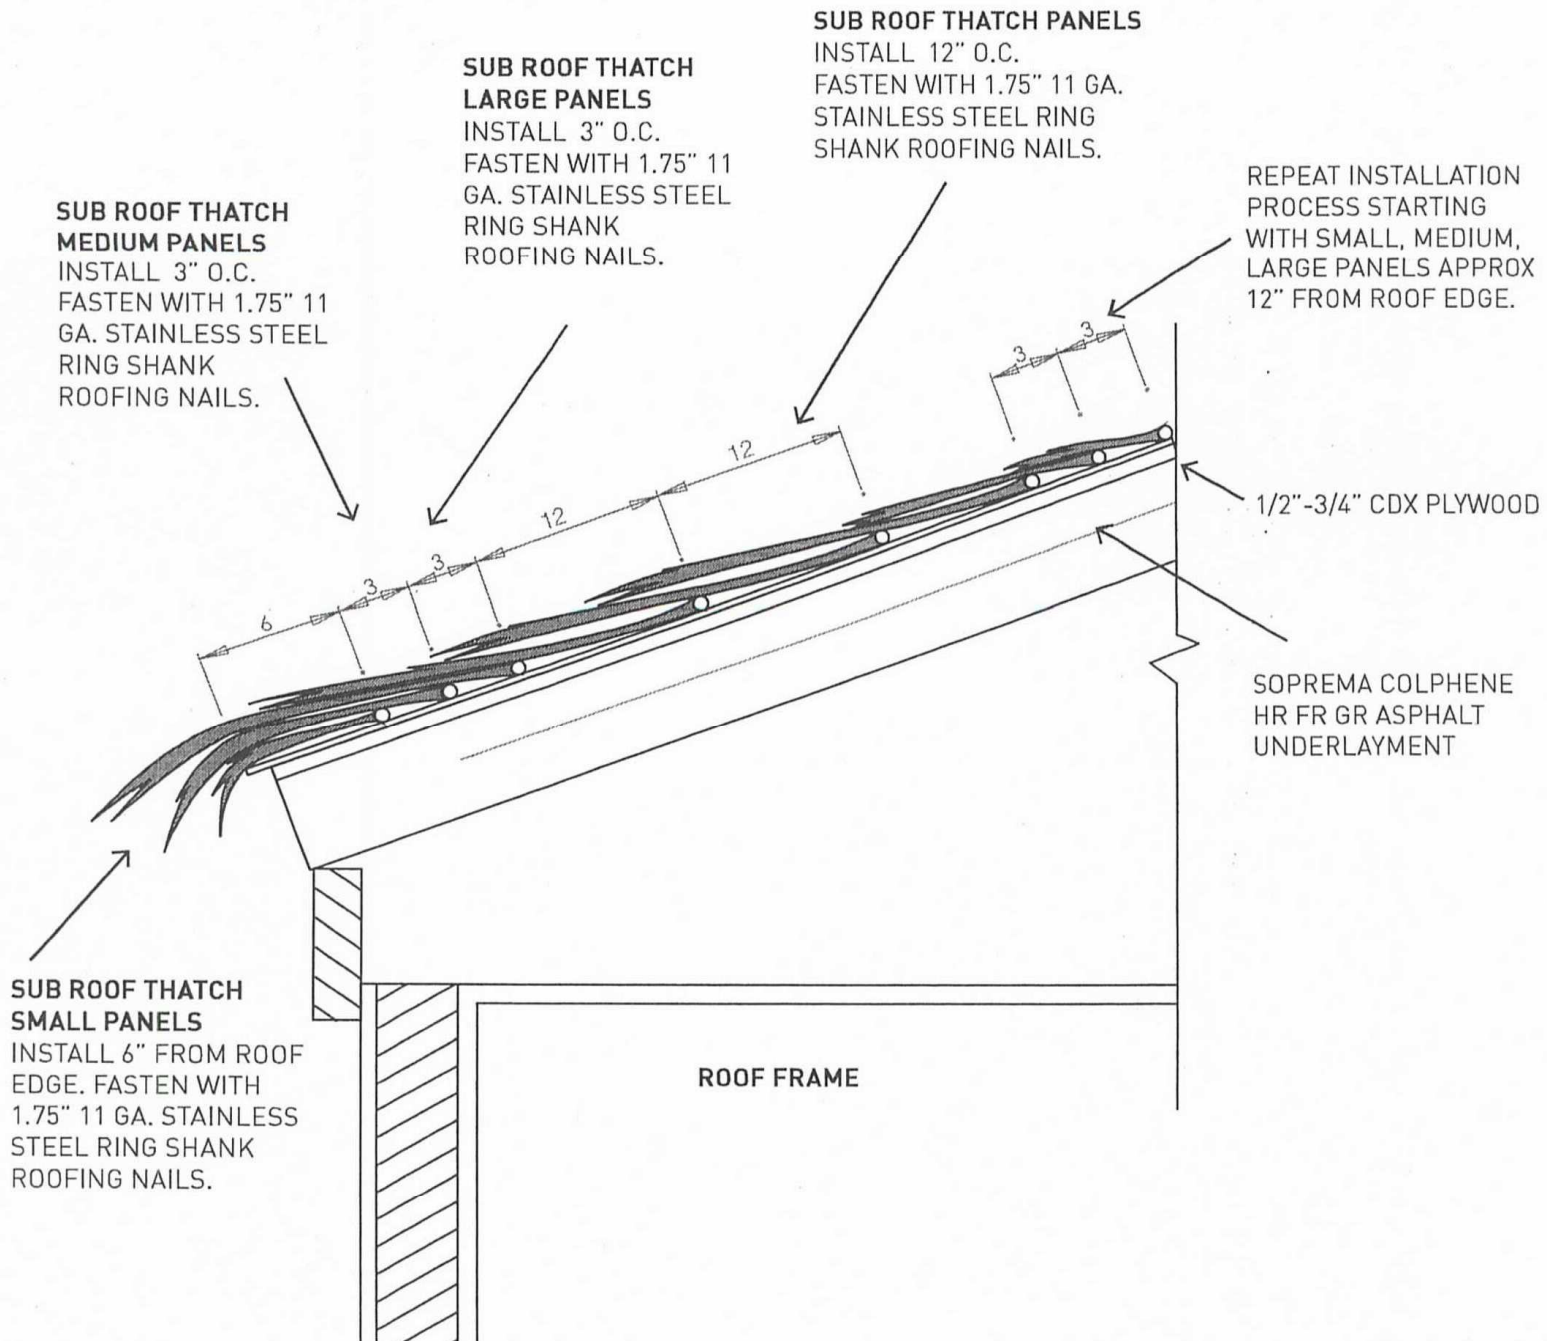

Virothatch

100% recyclable synthetic thatch

SUB ROOF THATCH INSTALLATION GUIDE

- SKU 2002 Sub Roof Thatch Small Panel: 48" L, (1.219.2mm) x 17.32" H, (440mm) x .94" (24mm) Thickness
- SKU 2003 Sub Roof Thatch Medium Panel: 48" L, (1.219.2mm) x 23.62" H, (600mm) x .94" (24mm) Thickness
- SKU 2004 Sub Roof Thatch Large Panel: 48" L, (1.219.2mm) x 27.55" H, (700mm) x .94" (24mm) Thickness
- SKU 2004 Sub Roof Thatch Panel: 48" L, (1.219.2mm) x 35.43" H, (900mm) x .94" (24mm) Thickness
- SKU 2008 Sub Roof Thatch Bundle: 35.43" L, (900mm)